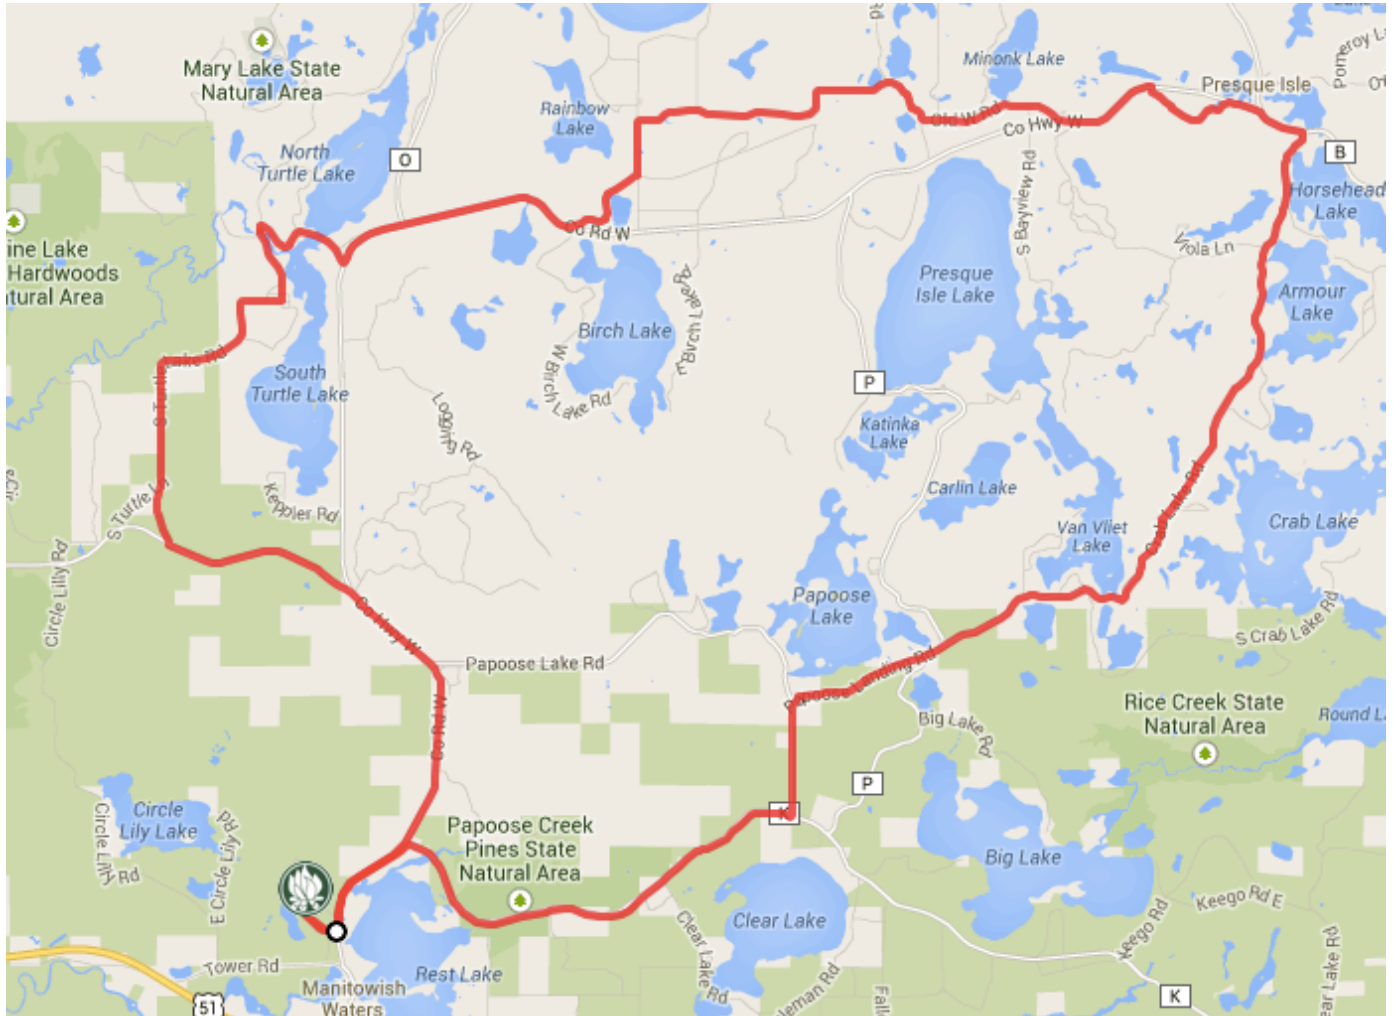

33 Mile Road Bike Route

Starting from North Lakeland Discovery Center

- 1 Head north on Co Rd W toward Transfer Station Rd
- 2 Turn right onto Co Hwy K/Co Rd K
- 3 Turn left onto Papoose Lake Rd
- 4 Take the 1st right onto Papoose Landing Rd
- 5 Continue onto Co Rd P/County Highway P
- 6 Continue onto Crab Lake Rd
- 7 Turn left onto Co Hwy B/Co Rd B
- 8 Take the 1st left onto Co Rd W
- 9 Take the 1st left onto Riverside Dr
- 10 Turn left onto Co Rd W
- 11 Turn right onto Old W Rd
- 12 Turn right to stay on Old W Rd

- 13 Turn left onto W Harris Lake Rd
- 14 Take the 2nd right onto S Rainbow Lake Rd
- 15 Slight left onto Mud Lake Rd
- 16 Turn right onto Co Rd W
- 17 Turn right onto Old Hwy O
- 18 Turn left onto Townsite Rd
- 19 Slight right onto S Turtle Dr
- 20 Turn right onto S Turtle Lake Rd
- 21 Continue onto S Turtle Rd
- 22 Turn left onto Co Hwy J
- 23 Turn right onto Co Rd W

Arriving at North Lakeland Discovery Center