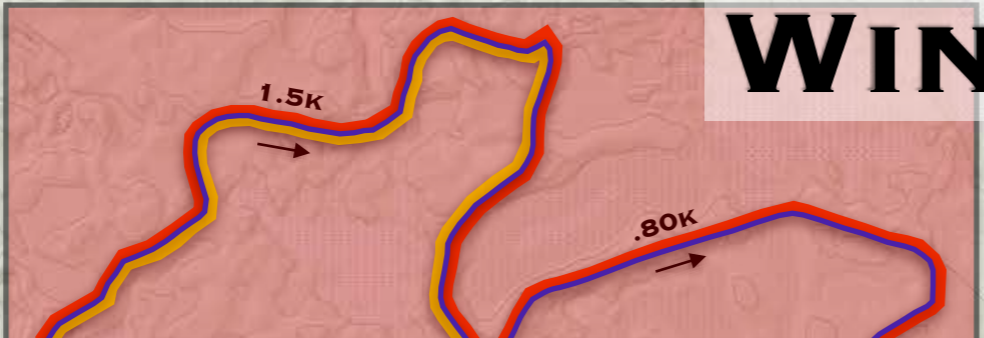

WINMAN SKI TRAILS

SIGNED SKI LOOPS

- **2½K EASY/WARM-UP LOOP**
A → B → C → R → B → A
- **5K LOOP**
A → B → R → C → D → V → U → W → X → Y → A
- **6K LOOP**
A → B → C → R → S → T → U → V → E → F → Q → A
- **10K LOOP**
A → B → C → D → E → F → G → H → I → J → K → L → M → N → O → P → Q → A

■ **ALL 18½K OF TRAILS ARE GROOMED FOR CLASSIC AND SKATE SKIING**

CAUTION: SNOWMOBILE TRAIL CROSSING AT INTERSECTIONS I AND L

6870 HWY W WINCHESTER WI

SCAN TO DOWNLOAD A GOOGLE EARTH MAP AND TRACK YOUR LOCATION